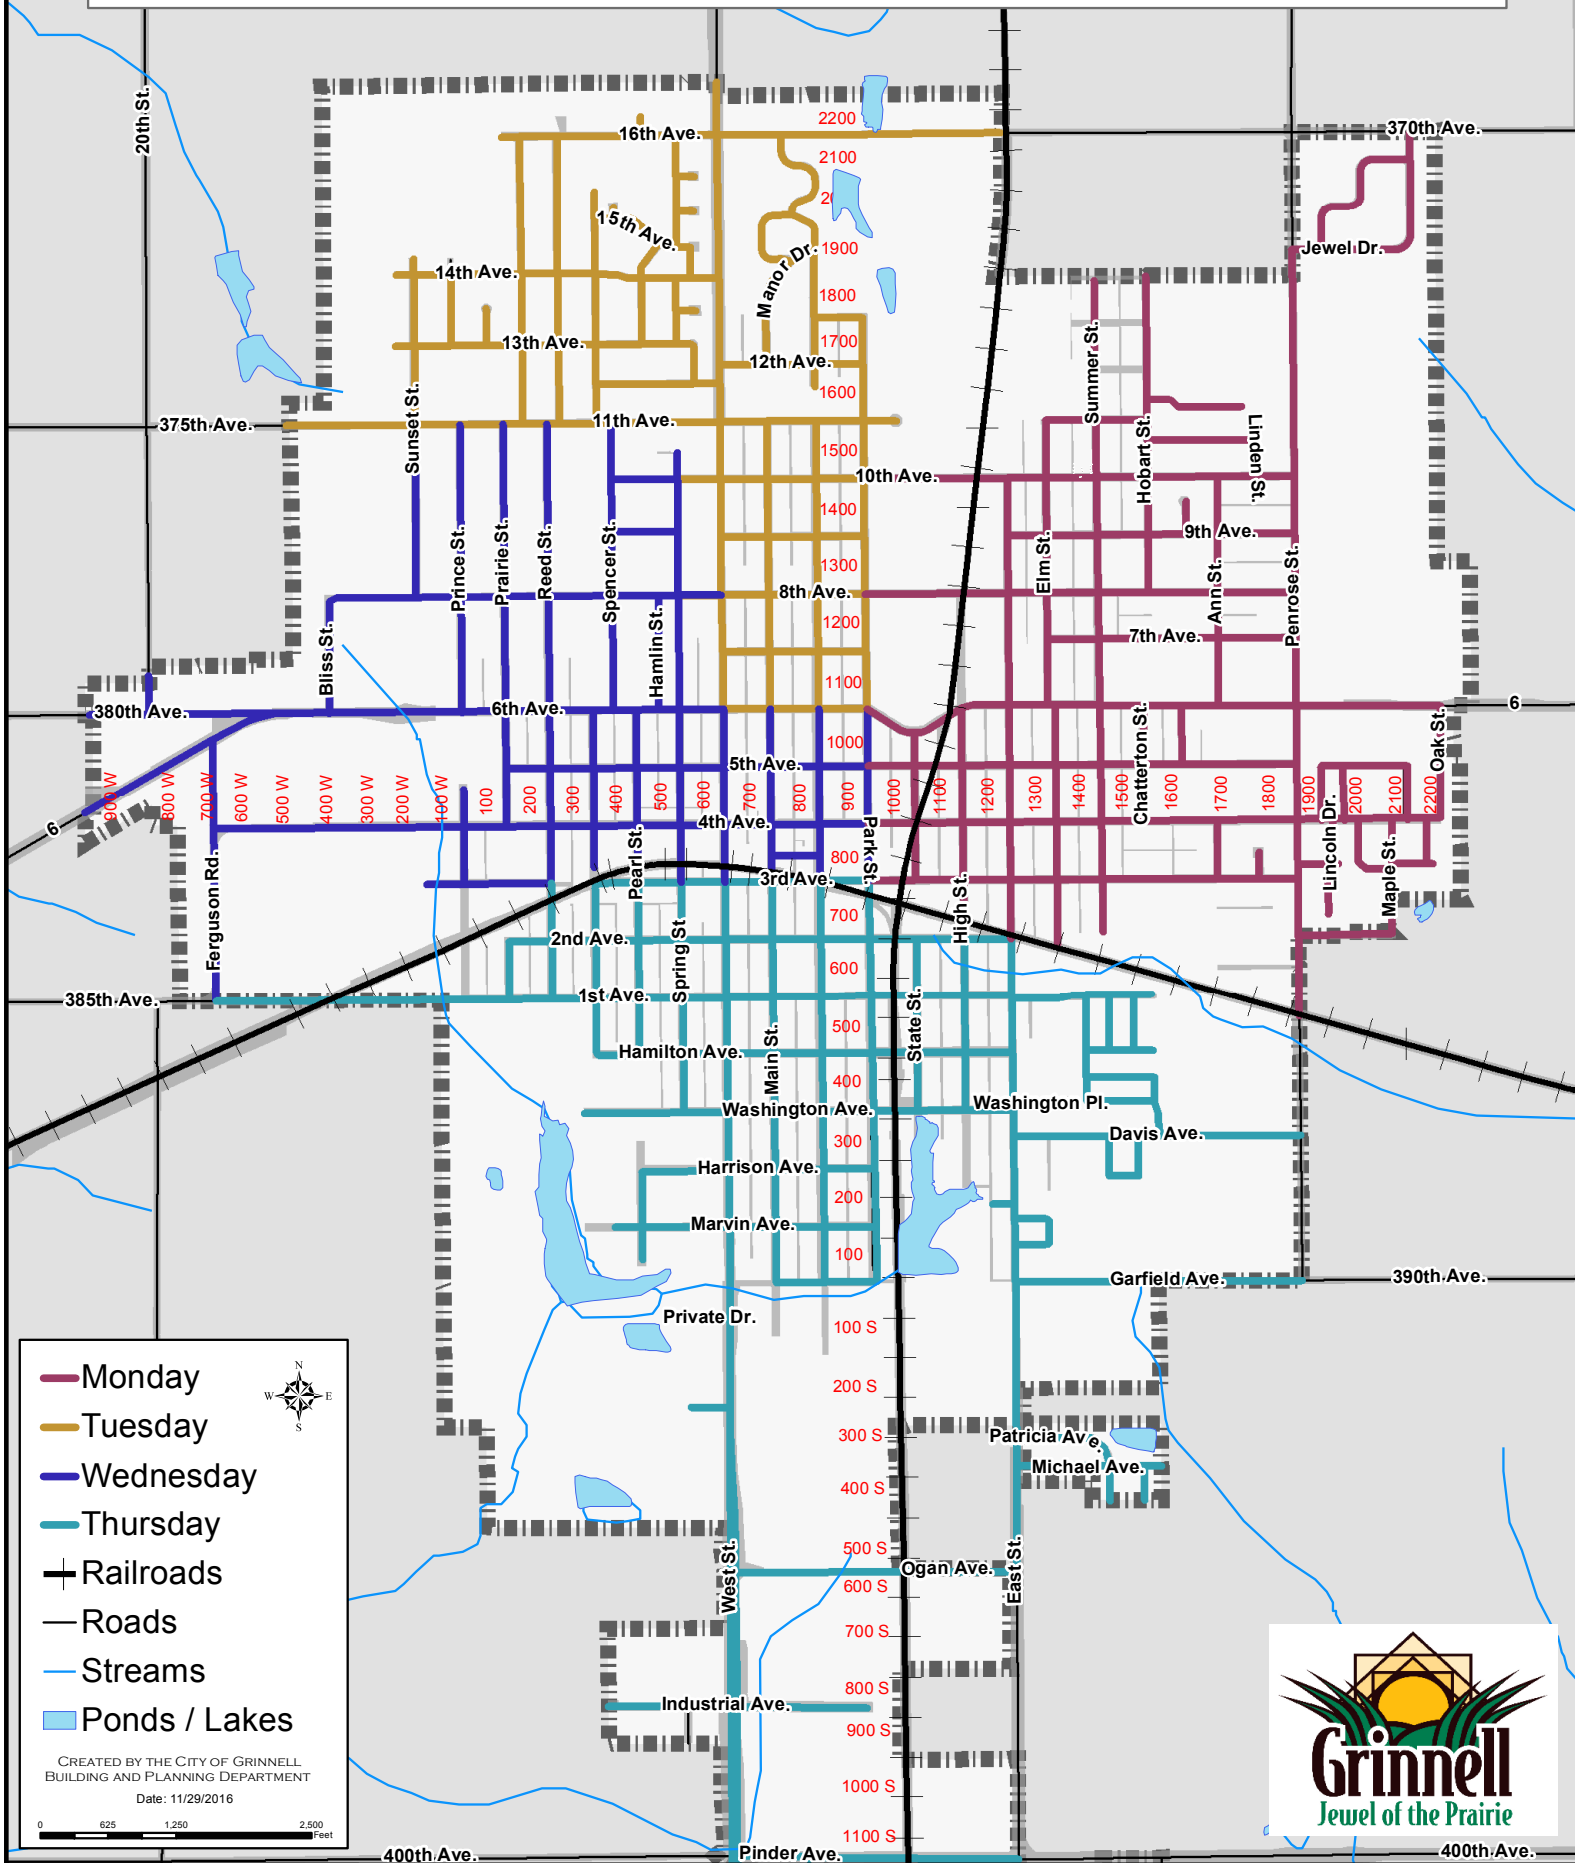

CITY OF GRINNELL TRASH/RECYCLING PICKUP SCHEDULE

- Monday
- Tuesday
- Wednesday
- Thursday
- Railroads
- Roads
- Streams
- Ponds / Lakes

CREATED BY THE CITY OF GRINNELL
BUILDING AND PLANNING DEPARTMENT
Date: 11/29/2016